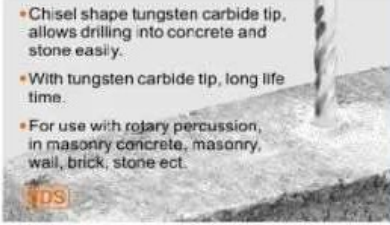

- Chisel shape tungsten carbide tip, allows drilling into concrete and stone easily.
- With tungsten carbide tip, long life time.
- For use with rotary percussion, in masonry concrete, masonry wall, brick, stone ect.